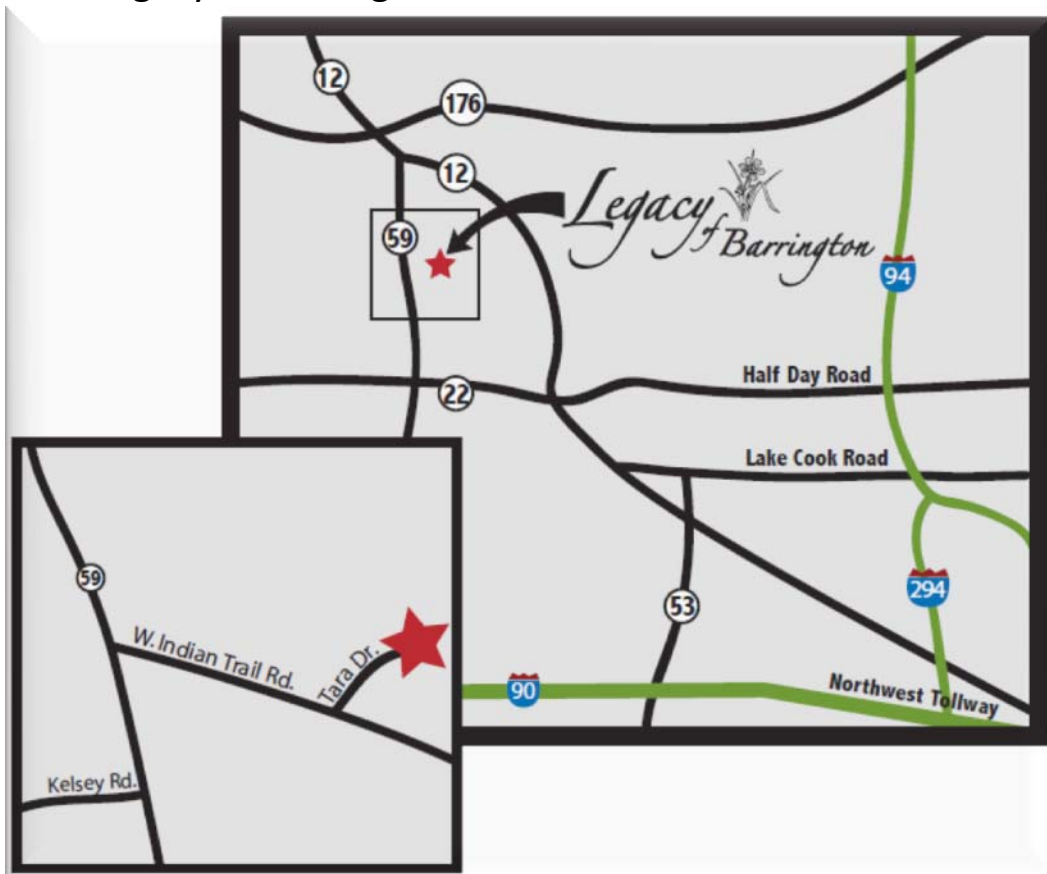

Directions to Legacy of Barrington

From the North:

Take Route 176 to Route 59 South. Take 59 South approximately 1 mile to W. Indian Trail Road. Turn East (left) on W. Indian Trail Road to the second left hand turn which is Tara Drive. Take Tara Drive to community.

From the South:

Take I-90 to Route 59 North. Take 59 North (through downtown Barrington into North Barrington) to W. Indian Trail Road. Turn East (right) on W. Indian Trail Road to the second left hand turn which is Tara Drive. Take Tara Drive to community.

From the East:

Take Route 22 through Lake Zurich to Route 59 North (right). Take 59 North to W. Indian Trail Road. Turn East (right) on W. Indian Trail Road and continue to the second left hand turn which is Tara Drive. Take Tara Drive to community.

From the West:

Take Route 12 East to the exit ramp for Route 59 South. Take 59 South for approximately 3/4ths of a mile to W. Indian Trail Road. Turn East (left) on W. Indian Trail Road to the second left hand turn which is Tara Drive. Take Tara Drive to community.